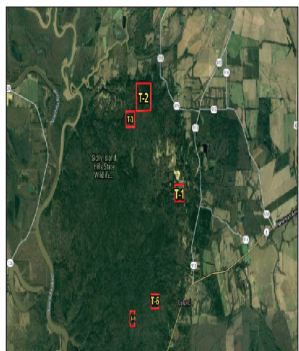

HOUSE FOR SALE: 452 Ferry Road, Jonesville, LA, Across Black River Bridge on north side of U.S. Highway 8 and the Wildsville community. Four bedroom frame home with approx. 2,200 sq. ft. of hated and cooled living area on a concrete slab, with C/AH, 1 1/2 Baths, vinyl siding, carpet, vinyl and tile floors, paneled walls and a 3 year old composition roof, stove and microwave to remain. House has outside storage. This home is privately located on shaded one-acre lot in a quiet neighborhood. \$75,000.00

Classifieds
 Deadline is Friday at noon.
 Bring it in, call us, or email to catahoulaads@gmail.com
 318-339-7242

SERVICES

Andrews Trucking, Inc.
 Track-hoe * Backhoe * Dozer * Grader
 * Dump Trucks * Driveway * Roads
 * House Pads
 * Land Clearing * Ponds * Fill Dirt
 * Pitrun * Sand * Topsoil
 * Washrock * Lime Stone
 * River Sand*
 992-2968 or 992-3221 or 992-3066

Jeff Pentecost Contractor
 (318) 758-1776
 P.O. Box 156
 Harrisonburg, LA 71340
 * Dirt * Limestone * Pit-Run
 * House Pads & * Roads

Flea Market

Country Flea market & Thrift Store
 Missions America
 Open 9-5 Tuesday-Saturday
 Highway 8 between Harrisonburg and Sicily Island
 113 Williams Rd
 Great Bargains Daily
 Houswares- Furniture- Knives
 A LITTLE BIT OF EVERYTHING
 318-267-7867 or 318-339-5001
 Now Open
 COME SEE US!
 *NON PROFIT Thanks for your donations!